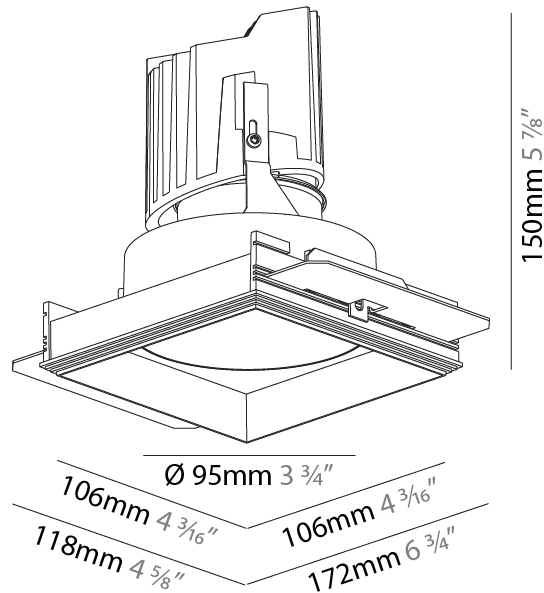

ELECTRICAL

Lamp Type: LED (Zhaga Standard)
Input Wattage (W): 16.5
Total Output Wattage (W): 14.7
Dimming: Dali Dimming
Driver Included: No
Driver Location: Recessed Housing
Driver Type: Constant Current - 120Vac
Driver Class: Class 2
Housing: See Components
Input Voltage (V): 120
Constant Current (MA): 350

LED

Number of LEDs: 1
Color Temperature (°K): Warm Dim
Max. Delivered Lumen (lm): 770
Nominal Lumen (lm): 1140
CRI: >90 CRI
Lamp Life (hrs): 50000
Upon Request: RGB-W Tunable White Special Color Temperature Special LED

OPTICAL

Reflector: 20 / 40 / 60
Upon Request: Special Beam Angles

RATINGS AND CERTIFICATIONS

Zaneen Group, Inc. 1600 988-3382, F 416-247-9319, www.zaneen.com

Certified By: Certified for North American Standards
In a constant effort to supply the best product, we reserve the right to change specifications or materials without notice. The most recent specification sheets are found at zaneen.com

PROJECT
TYPE
SPECIFIER
QUANTITY
DATE