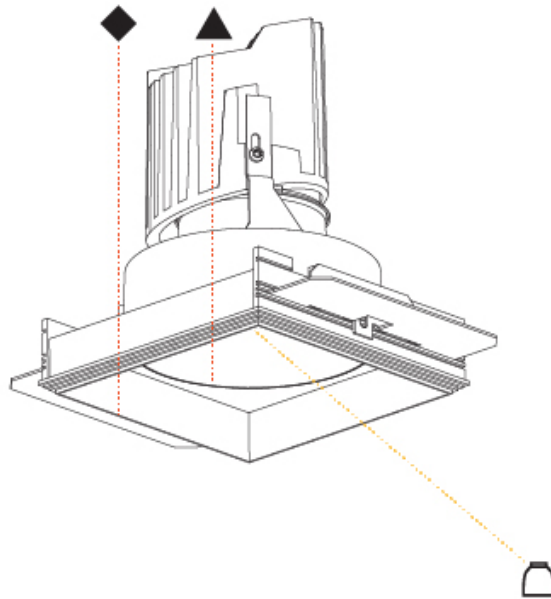

BIONIQ SQUARE DEEP TRIMLESS

A35218-

PROJECT
TYPE
SPECIFIER
QUANTITY
DATE