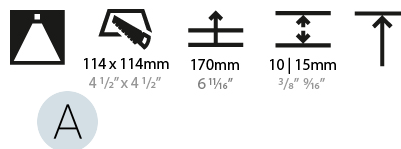

Series: Bioniq
Subseries: Bioniq Square Deep
Brand: Prolicht
Division: Architectural
Mounting Type: Recessed
Mounting Location: Ceiling
Subcategory: Downlight

PHYSICAL

Shape: Square
Length (mm): 119
Length (in): 4 ¹¹/₁₆"
Width (mm): 119
Width (in): 4 ¹¹/₁₆"
Depth (mm): 150
Depth (in): 5 ⁷/₈"
Ceiling Thickness (mm): 10 / 12.5 / 15
Ceiling Thickness (in): 3/8 or 1/2 or 9/16
Min. Recessing Depth (mm): 170
Min. Recessing Depth (in): 6 ¹¹/₁₆"
Light Distribution: Downlight
Weight (kg): 0.626
Weight (lbs): 1.38
Fixture Finish: SSR / BKV / CWI / CRY / HAB / LAG / UFT / ITA / RUA / RUR / MIC / FTG / MYG / TWT / LOD / PUS / FRO / FUP / KIA / POP / BLS / SPG / MEY / GOH / GUM / CHC / COM / ABZ / JAG / OBR / MOS / ROR
Fixture Material: Aluminum Die Cast
Cut-out Measurements: 114mm / 4 1/2" x 114mm / 4 1/2"

ELECTRICAL

Lamp Type: LED (Zhaga Standard)
Input Wattage (W): 16.5
Total Output Wattage (W): 14
Dimming: Tri-Mode (Non-Dimming and Phase Dimming (120Vac only) and 0-10V Dimming)
Driver Included: No
Driver Location: Recessed Housing
Driver Type: Constant Current - Universal
Driver Class: Class 2
Input Voltage (V): 120 - 277
Constant Current (MA): 500

LED

Number of LEDs: 1
Color Temperature (°K): 2700 / 3000 / 3500 / 4000
Max. Delivered Lumen (lm): 940 / 980 / 1029 / 1050
Nominal Lumen (lm): 1386 / 1438 / 1511 / 1542
CRI: >90 CRI

OPTICAL

Reflector: 20 / 40 / 60

RATINGS AND CERTIFICATIONS

Certified By: Certified for North American Standards
IP rating: IP20