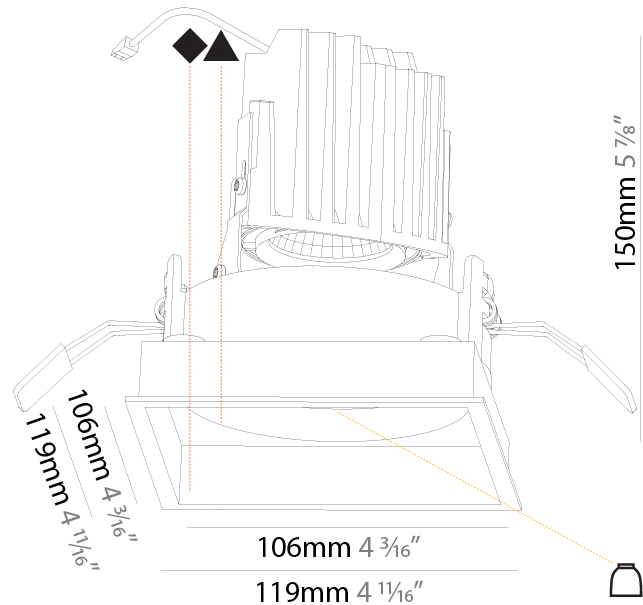

Series: Bioniq
Subseries: Bioniq Square Deep
Brand: Prolicht
Division: Architectural
Mounting Type: Recessed
Mounting Location: Ceiling
Subcategory: Downlight

PHYSICAL

Shape: Square
Length (mm): 119
Length (in): 4 ¹¹/₁₆"
Width (mm): 119
Width (in): 4 ¹¹/₁₆"
Depth (mm): 150
Depth (in): 5 ⁷/₈"
Ceiling Thickness (mm): 10 / 12.5 / 15
Ceiling Thickness (in): 3/8 or 1/2 or 9/16
Min. Recessing Depth (mm): 170
Min. Recessing Depth (in): 6 ¹¹/₁₆"
Light Distribution: Downlight
Weight (kg): 0.626
Weight (lbs): 1.38
Fixture Finish: SSR / BKV / CWI / CRY / HAB / LAG / UFT / ITA / RUA / RUR / MIC / FTG / MYG / TWT / LOD / PUS / FRO / FUP / KIA / POP / BLS / SPG / MEY / GOH / GUM / CHC / COM / ABZ / JAG / OBR / MOS / ROR
Fixture Material: Aluminum Die Cast
Cut-out Measurements: 114mm / 4 1/2" x 114mm / 4 1/2"

ELECTRICAL

Lamp Type: LED (Zhaga Standard)
Input Wattage (W): 16.5
Total Output Wattage (W): 14
Dimming: Tri-Mode (Non-Dimming and Phase Dimming (120Vac only) and 0-10V Dimming)
Driver Included: No
Driver Location: Recessed Housing
Driver Type: Constant Current - Universal
Driver Class: Class 2
Input Voltage (V): 120 - 277
Constant Current (MA): 500

LED

Number of LEDs: 1
Color Temperature (°K): 2700 / 3000 / 3500 / 4000
Max. Delivered Lumen (lm): 940 / 980 / 1029 / 1050
Nominal Lumen (lm): 1386 / 1438 / 1511 / 1542
CRI: >90 CRI

OPTICAL

Reflector: 20 / 40 / 60

RATINGS AND CERTIFICATIONS

Certified By: Certified for North American Standards
IP rating: IP20