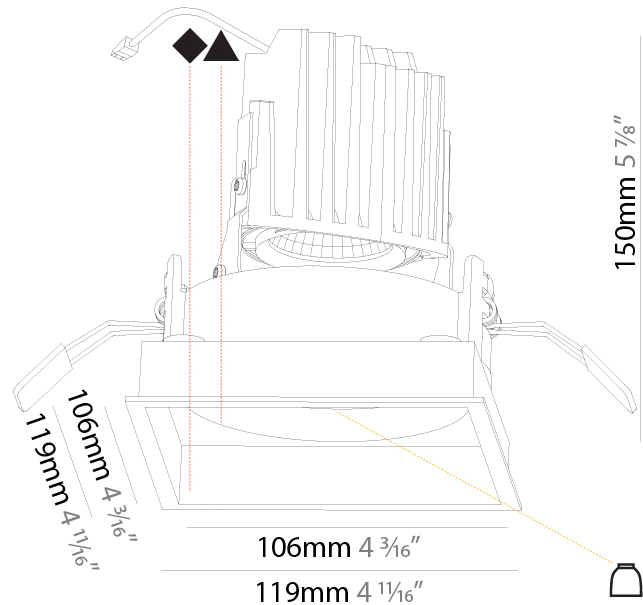

GENERAL

Series: Bioniq
Subseries: Bioniq Square Deep
Brand: Prolicht
Division: Architectural
Mounting Type: Recessed
Mounting Location: Ceiling
Subcategory: Downlight

PHYSICAL

Shape: Square
Length (mm): 119
Length (in): 4 ¹¹/₁₆
Width (mm): 119
Width (in): 4 ¹¹/₁₆
Depth (mm): 150
Depth (in): 5 ⁷/₈
Ceiling Thickness (mm): 10 / 12.5 / 15
Ceiling Thickness (in): 3/8 or 1/2 or 9/16
Min. Recessing Depth (mm): 170
Min. Recessing Depth (in): 6 ¹¹/₁₆
Light Distribution: Downlight
Weight (kg): 0.592
Weight (lbs): 1.31
Fixture Finish: SSR / BKV / CWI / CRY / HAB / LAG / UFT / ITA / RUA / RUR / MIC / FTG / MYG / TWT / LOD / PUS / FRO / FUP / KIA / POP / BLS / SPG / MEY / GOH / GUM / CHC / COM / ABZ / JAG / OBR / MOS / ROR
Fixture Material: Aluminum Die Cast
Cut-out Measurements: 114mm / 4 1/2" x 114mm / 4 1/2"

ELECTRICAL

Lamp Type: LED (Zhaga Standard)
Total Output Wattage (W): 15
Dimming: Dali Dimming
Driver Included: No
Driver Location: Recessed Housing
Driver Type: Constant Current 120Vac
Housing: See components
Input Voltage (V): 120
Constant Current (MA): 350

LED

Number of LEDs: 1
Color Temperature (°K): Warm Dim
Max. Delivered Lumen (lm): 760
Nominal Lumen (lm): 1140
CRI: >90 CRI
Lamp Life (hrs): 50000

OPTICAL

Reflector°: 20 / 40 / 60
Adjustability: Rotational 35°; Tilt 30°

RATINGS AND CERTIFICATIONS

Certified By: Certified for North American Standards
IP rating: IP20