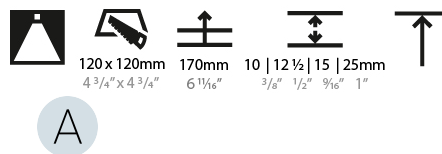

ELECTRICAL

Lamp Type: LED (Zhaga Standard)
Input Wattage (W): 16.5
Total Output Wattage (W): 14.7
Dimming: Dali Dimming
Driver Included: No
Driver Location: Recessed Housing
Driver Type: Constant Current - 120Vac
Driver Class: Class 2
Housing: See Components
Input Voltage (V): 120
Constant Current (MA): 350

LED

Number of LEDs: 1
Color Temperature (°K): Warm Dim
Max. Delivered Lumen (lm): 770
Nominal Lumen (lm): 1140
CRI: >90 CRI
Lamp Life (hrs): 50000
Upon Request: RGB-W Tunable White Special Color Temperature Special LED

OPTICAL

Reflector: 20 / 40 / 60
Upon Request: Special Beam Angles

RATINGS AND CERTIFICATIONS

Zaneen Group, Inc. 1600 988-3382, F 416-247-9319, www.zaneen.com

Certified By: Certified for North American Standards
In a constant effort to supply the best product, we reserve the right to change specifications or materials without notice. The most recent specification sheets are found at zaneen.com

PROJECT
TYPE
SPECIFIER
QUANTITY
DATE