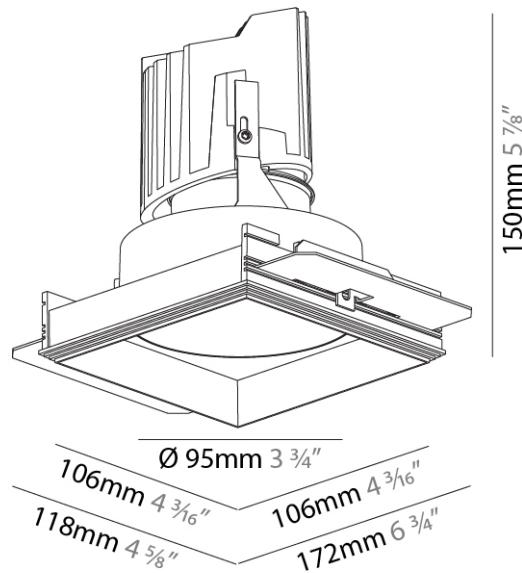

Shape: Square
Diameter (mm): 95
Diameter (in): 3 3/4
Length (mm): 106
Length (in): 4 3/16
Width (mm): 106
Width (in): 4 3/16
Depth (mm): 150
Depth (in): 5 7/8

Ceiling Thickness (mm): 10 / 12.5 / 15 / 25
Ceiling Thickness (in): 3/8 or 1/2 or 9/16 or 1

Min. Recessing Depth (mm): 170
Min. Recessing Depth (in): 6 11/16
Light Distribution: Downlight

Weight (kg): 0.705
Weight (lbs): 1.55

Fixture Finish: SSR / BKV / CWI / CRY / HAB / LAG / UFT / ITA / RUA / RUR / MIC / FTG / MYG / TWT / LOD / PUS / FRO / FUP / KIA / POP / BLS / SPG / MEY / GOH / GUM / CHC / COM / ABZ / JAG / OBR / MOS / ROR

Fixture Material: Aluminum Die Cast
Cut-out Measurements: 120mm / 4 3/4" x 120mm / 4 3/4"
Upon Request: Unique Ceiling Thickness

ELECTRICAL

Lamp Type: LED (Zhaga Standard)
Input Wattage (W): 15.5
Total Output Wattage (W): 14.5
Dimming: Tri-Mode (Non-Dimming and Phase Dimming (120Vac only) and 0-10V Dimming)

Driver Included: No
Driver Location: Recessed Housing
Driver Type: Constant Current - Universal
Driver Class: Class 2
Housing: See components
Input Voltage (V): 120 - 277
Constant Current (MA): 500

LED

Number of LEDs: 1
Color Temperature (°K): 2700 / 3000 / 3500 / 4000
Max. Delivered Lumen (lm): 940 / 980 / 1029 / 1050
Nominal Lumen (lm): 1386 / 1438 / 1511 / 1542
CRI: >90 CRI
Efficiency (%): 87.9 / 88.4 / 87.9
Lamp Life (hrs): 50000

Upon Request: RGB-W Tunable White Special Color Temperature Special LED

OPTICAL

Reflector*: 20 / 40 / 60
Upon Request: Special Beam Angles

© 2024 Zaneen Lighting, Inc. 1-800-888-3382, F 416-247-9319, www.zaneen.com

Available for international specifications by adding 'INT' at the end of the existing Model #. For assistance on 'custom' specifications, contact zteam@zaneen.com.
In a constant effort to supply the best product, we reserve the right to change specifications or materials without notice. The most recent specification sheets are found at zaneen.com
IP rating: IP20