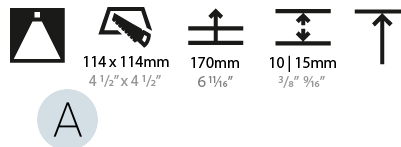

GENERAL

Series: Bioniq
Subseries: Bioniq Square Deep
Brand: Prolicht
Division: Architectural
Mounting Type: Recessed
Mounting Location: Ceiling
Subcategory: Downlight

PHYSICAL

Shape: Square
Length (mm): 119
Length (in): 4 ¹¹/₁₆
Width (mm): 119
Width (in): 4 ¹¹/₁₆
Depth (mm): 150
Depth (in): 5 ⁷/₈
Ceiling Thickness (mm): 10 / 12.5 / 15
Ceiling Thickness (in): 3/8 or 1/2 or 9/16
Min. Recessing Depth (mm): 170
Min. Recessing Depth (in): 6 ¹¹/₁₆
Light Distribution: Downlight
Weight (kg): 0.592
Weight (lbs): 1.31
Fixture Finish: SSR / BKV / CWI / CRY / HAB / LAG / UFT / ITA / RUA / RUR / MIC / FTG / MYG / TWT / LOD / PUS / FRO / FUP / KIA / POP / BLS / SPG / MEY / GOH / GUM / CHC / COM / ABZ / JAG / OBR / MOS / ROR
Fixture Material: Aluminum Die Cast
Cut-out Measurements: 114mm / 4 1/2" x 114mm / 4 1/2"

ELECTRICAL

Lamp Type: LED (Zhaga Standard)
Total Output Wattage (W): 15
Dimming: Dali Dimming
Driver Included: No
Driver Location: Recessed Housing
Driver Type: Constant Current 120Vac
Housing: See components
Input Voltage (V): 120
Constant Current (MA): 350

LED

Number of LEDs: 1
Color Temperature (°K): Warm Dim
Max. Delivered Lumen (lm): 760
Nominal Lumen (lm): 1140
CRI: >90 CRI
Lamp Life (hrs): 50000

OPTICAL

Reflector°: 20 / 40 / 60
Adjustability: Rotational 35°; Tilt 30°

RATINGS AND CERTIFICATIONS

Certified By: Certified for North American Standards
IP rating: IP20